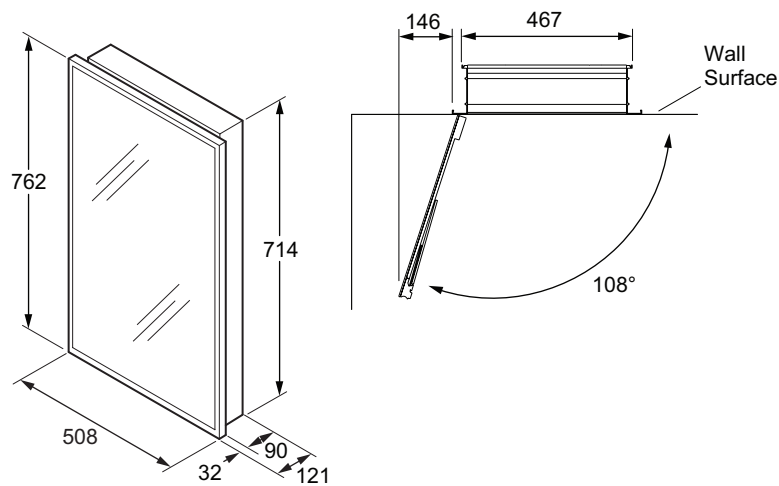

Verdera 510 mm Mirrored Cabinet

99003

Product Description: Verdera 510 mm mirrored cabinet, 1 soft-close door, 3 adjustable shelves and a magnifying mirror

Recommended Item: 99012-NA Mirrored side kit for external mounting

Product Dimensions: W508 x H762 mm

Colour/Finish: N/A

Material: Aluminium

Product Weight (kg): 13.8

Guarantee (Years): 2

Additional Information: After use, dry any excess moisture with a soft towel or cloth. Never use strong detergents, bleaches, wax based polishes or abrasive cleaning products. Always ensure that the bathroom is ventilated.

Dimensions (mm)

**Kohler UK**

Sales and Technical:

+44 (0) 844 571 0048 (Calls cost 7p per minute plus your phone company's access charge)

info@kohler.co.uk

www.KOHLER.co.uk

THE BOLD LOOK
OF **KOHLER**®